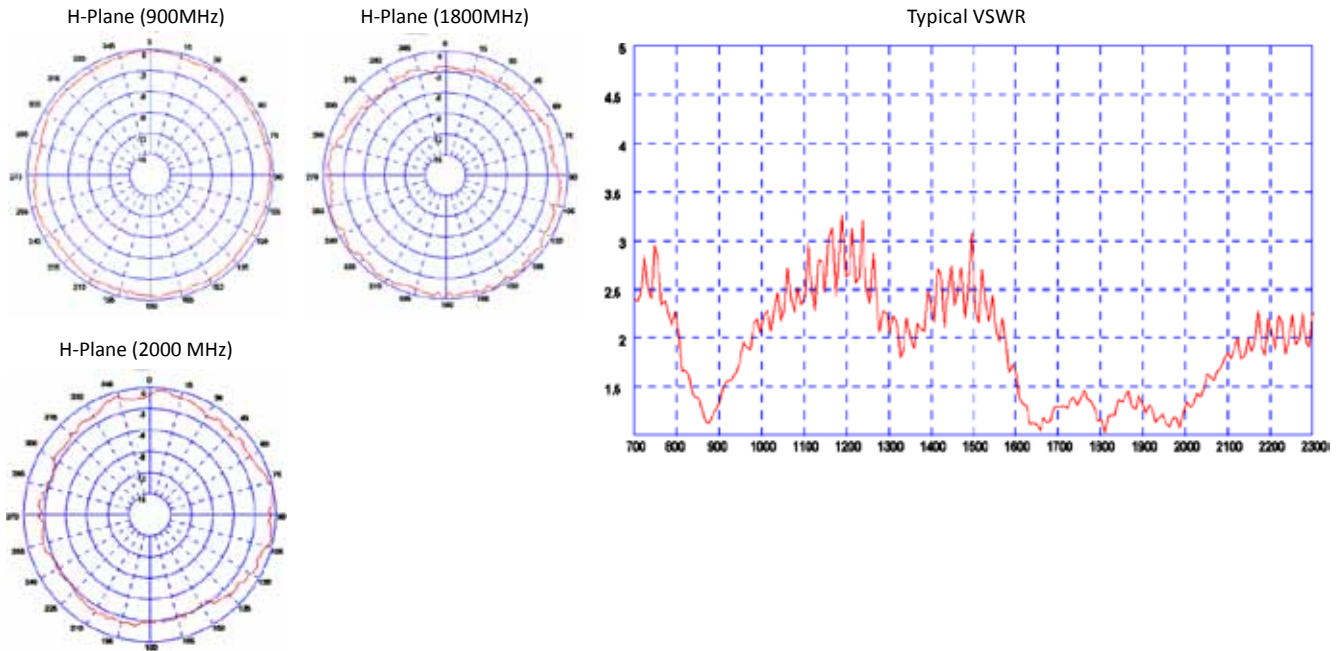

Product Data Sheet

Multiband Magnetic Mount Antenna

M2M & SMART Metering

Multiband Magnetic Mount Antenna

MD9G21-5F

- No hole installation
- High Gain at 800 & 900MHz
- Omni Directional Coverage

If you are constantly on the move the magnetic MAR & MD antenna range is the ultimate solution. Placed on the roof of a vehicle the antenna will grip securely with a tough but removable magnetic base, giving you high gain, omni-directional coverage.

When it comes to removing or re-positioning, it couldn't be easier and you won't be left with any evidence that the antenna was there at all. With the MAR & MD range you no longer need to make holes in your vehicle to fill holes in your coverage.

Technical Drawing

M2M & SMART Metering

Multiband Magnetic Mount Antenna

Part No.	MD9G21-3F	MD9G21-5F	MD9G21-10F
Electrical Data			
Frequency Range (MHz)	800-960 & 1710-2170	800-960 & 1710-2170	800-960 & 1710-2170
Operational Band	AMPS 850, GSM900, GSM1800, PCS1900 & 3G UMTS	AMPS 850, GSM900, GSM1800, PCS1900 & 3G UMTS	AMPS 850, GSM900, GSM1800, PCS1900 & 3G UMTS
Gain: Isotropic	5dBi (800-960MHz) & 2dBi (1710-2170)	5dBi (800-960MHz) & 2dBi (1710-2170)	5dBi (800-960MHz) & 2dBi (1710-2170)
Compared to ¼ wave	3dB (800-960MHz) & 0dB (1710-2170)	3dB (800-960MHz) & 0dB (1710-2170)	3dB (800-960MHz) & 0dB (1710-2170)
Polarisation	Vertical	Vertical	Vertical
Pattern	Omni-directional	Omni-directional	Omni-directional
Impedance	50Ω	50Ω	50Ω
Max Input Power (W)	50W	50W	50W
Mechanical Data			
Dimensions (mm)	Total Height	325	325
	Base Height	38	38
	Base Diameter	71.5	71.5
Operating Temp (°C)	-40° / +80°C	-40° / +80°C	-40° / +80°C
Material	Engineering plastic	Engineering plastic	Engineering plastic
Colour	Black	Black	Black
Mounting Data			
Fixing	Magnetic mount	Magnetic mount	Magnetic mount
Cable Data			
Type	CS23	CS23	CS23
Thickness (mm)	5	5	5
Length (m)	3	5	10
Termination	FME Socket	FME Socket	FME Socket