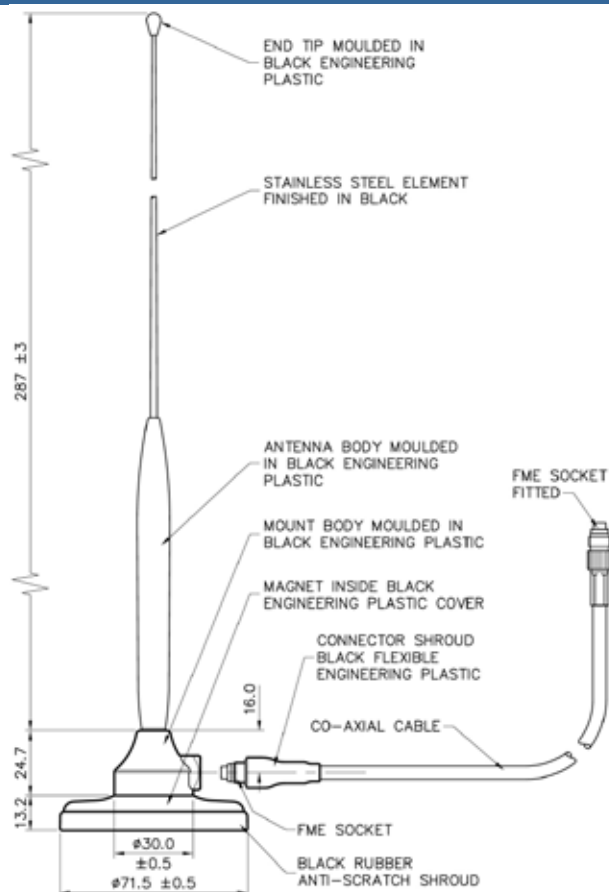

Product Data Sheet

Multiband Magnetic Mount Antenna

M2M & SMART Metering

Multiband Magnetic Mount Antenna

MD9G21-5F

- No hole installation
- High Gain at 800 & 900MHz
- Omni Directional Coverage

If you are constantly on the move the magnetic MAR & MD antenna range is the ultimate solution. Placed on the roof of a vehicle the antenna will grip securely with a tough but removable magnetic base, giving you high gain, omni-directional coverage.

When it comes to removing or re-positioning, it couldn't be easier and you won't be left with any evidence that the antenna was there at all. With the MAR & MD range you no longer need to make holes in your vehicle to fill holes in your coverage.

Technical Drawing

M2M & SMART Metering

Multiband Magnetic Mount Antenna

Part No.	MD9G21-3F	MD9G21-5F	MD9G21-10F
Electrical Data			
Frequency Range (MHz)	800-960 & 1710-2170	800-960 & 1710-2170	800-960 & 1710-2170
Operational Band	AMPS 850, GSM900, GSM1800, PCS1900 & 3G UMTS	AMPS 850, GSM900, GSM1800, PCS1900 & 3G UMTS	AMPS 850, GSM900, GSM1800, PCS1900 & 3G UMTS
Gain: Isotropic	5dBi (800-960MHz) & 2dBi (1710-2170)	5dBi (800-960MHz) & 2dBi (1710-2170)	5dBi (800-960MHz) & 2dBi (1710-2170)
Compared to ¼ wave	3dB (800-960MHz) & 0dB (1710-2170)	3dB (800-960MHz) & 0dB (1710-2170)	3dB (800-960MHz) & 0dB (1710-2170)
Polarisation	Vertical	Vertical	Vertical
Pattern	Omni-directional	Omni-directional	Omni-directional
Impedance	50Ω	50Ω	50Ω
Max Input Power (W)	50W	50W	50W
Mechanical Data			
Dimensions (mm)	Total Height	325	325
	Base Height	38	38
	Base Diameter	71.5	71.5
Operating Temp (°C)	-40° / +80°C	-40° / +80°C	-40° / +80°C
Material	Engineering plastic	Engineering plastic	Engineering plastic
Colour	Black	Black	Black
Mounting Data			
Fixing	Magnetic mount	Magnetic mount	Magnetic mount
Cable Data			
Type	CS23	CS23	CS23
Thickness (mm)	5	5	5
Length (m)	3	5	10
Termination	FME Socket	FME Socket	FME Socket