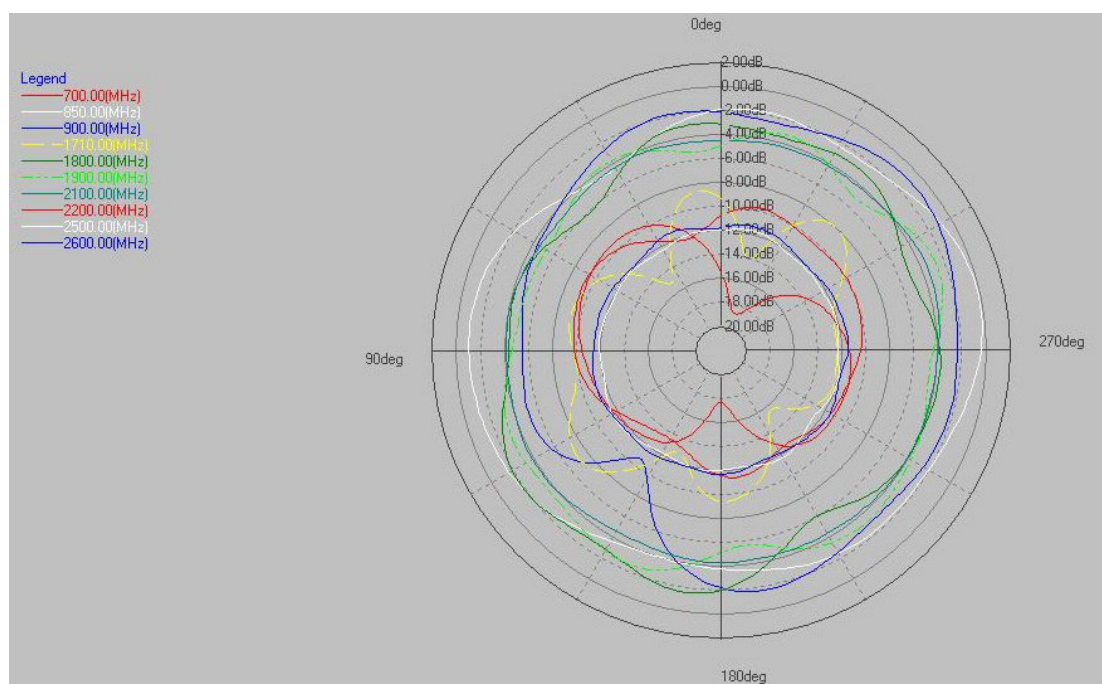

**Polarization:** Vertical

#### Physical Data

**Gross Dimensions:** 380x36x145mm (inc. Base)  
Tube dia. 16.5mm Black Abs

**Operating Temp:** -40 °C to +85 °C

**Cable Length:** Customer Specified: RG58

**Connectors:** Customer Specified: Nickel-plated  
brass crimped type

**FURTHER INFORMATION**

Figure 1 - VSWR

Figure 2 - Return Loss

*E-Plane*

*H - Plane*

**WANT TO KNOW MORE...**

FOR MORE INFORMATION ON OUR FULL EXTENSIVE RANGE OF ANTENNAS  
CABLES & ACCESSORY PRODUCTS PLEASE CALL OUR SALES TEAM ON  
**01420 470615** OR EMAIL [rf@armourauto.com](mailto:rf@armourauto.com)