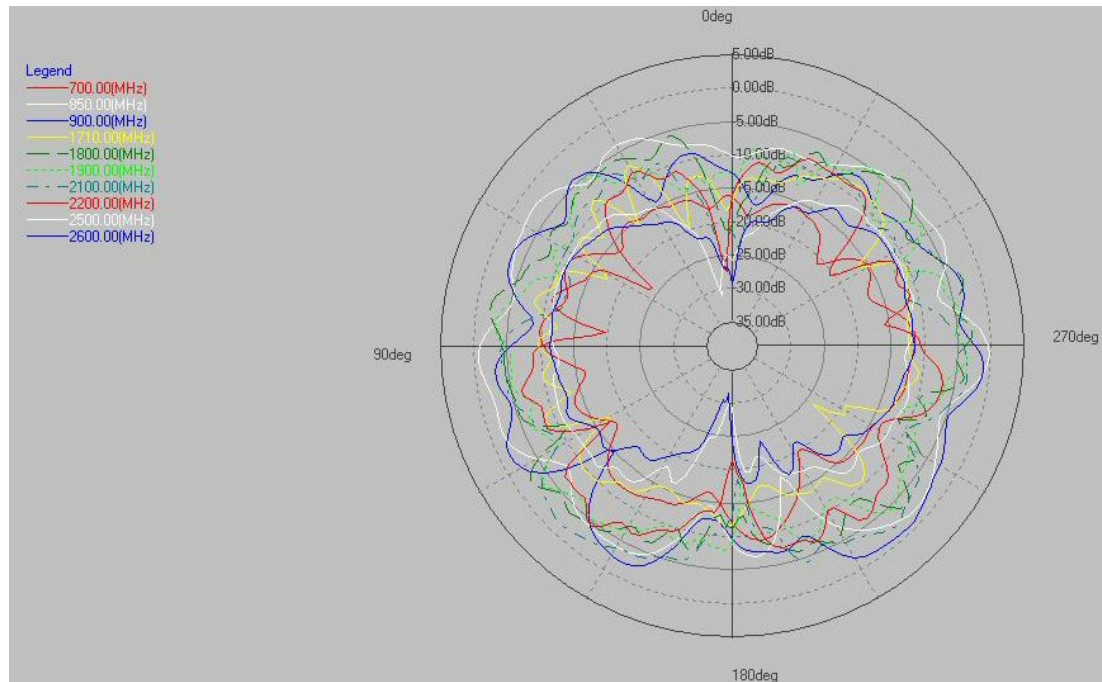

**Polarization:** Vertical

#### Physical Data

**Gross Dimensions:** 380x36x145mm (inc. Base)  
Tube dia. 16.5mm Black Abs

**Operating Temp:** -40 °C to +85 °C

**Cable Length:** Customer Specified: RG58

**Connectors:** Customer Specified: Nickel-plated  
brass crimped type

**FURTHER INFORMATION**

Figure 1 - VSWR

Figure 2 - Return Loss

*E-Plane*

*H - Plane*

**WANT TO KNOW MORE...**

FOR MORE INFORMATION ON OUR FULL EXTENSIVE RANGE OF ANTENNAS  
CABLES & ACCESSORY PRODUCTS PLEASE CALL OUR SALES TEAM ON  
**01420 470615** OR EMAIL [rf@armourauto.com](mailto:rf@armourauto.com)