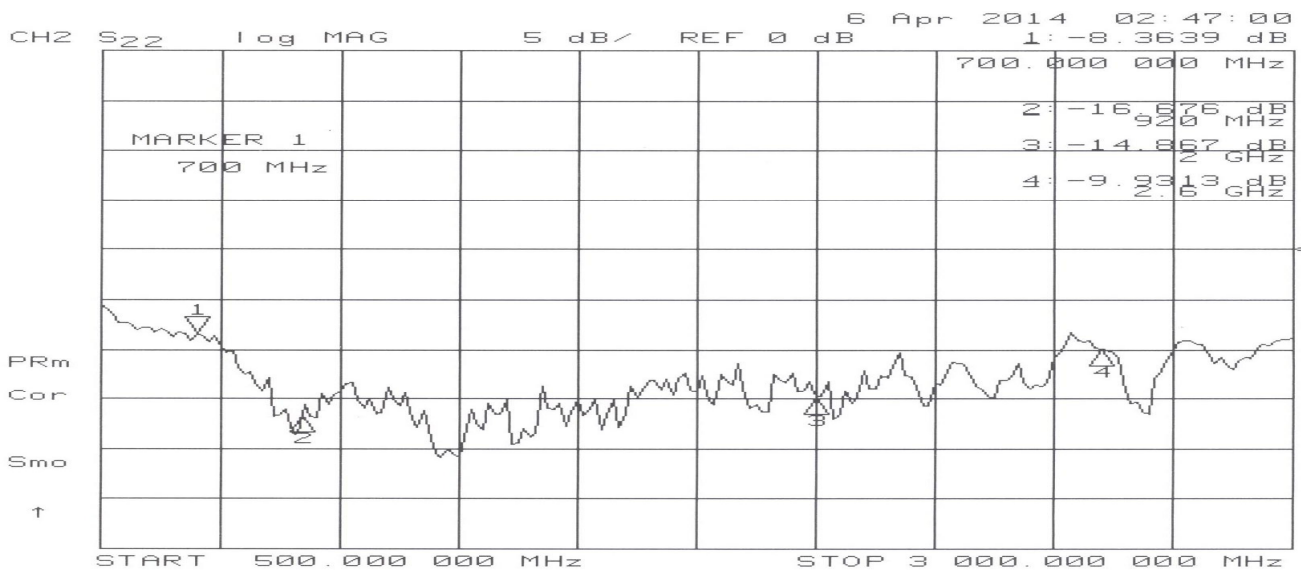

#### Electrical Data

**Frequency:** GSM: 824 – 960/900MHz  
PCN: 1710 – 1880MHz  
DCS: 1850 – 1990MHz  
UMTS: 2.1GHz  
LTE (4G): 700-2600MHz

**Gain:** ~2dBi

**VSWR:** Less than 2:1 in all bands

**Impedance:** 50Ω

#### Physical Data

**Gross Dimensions:** 380x36x145mm (inc. Base)  
Tube dia. 16.5mm Black Abs

**Operating Temp:** -40 °C to +85 °C

**Cable Length:** Customer Specified: RG58

**Connectors:** Customer Specified: Nickel-plated  
brass crimped type

**FURTHER INFORMATION**

Figure 1 - VSWR

Figure 2 - Return Loss

*E-Plane*

*H - Plane*

**WANT TO KNOW MORE...**

FOR MORE INFORMATION ON OUR FULL EXTENSIVE RANGE OF ANTENNAS  
CABLES & ACCESSORY PRODUCTS PLEASE CALL OUR SALES TEAM ON  
**01420 470615** OR EMAIL [rf@armourauto.com](mailto:rf@armourauto.com)