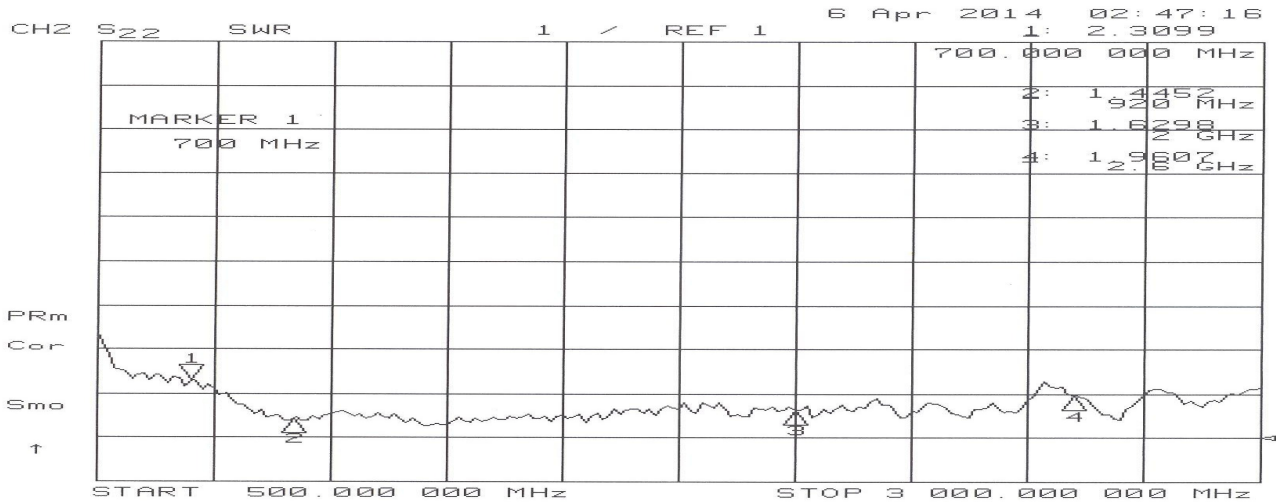

#### Electrical Data

**Frequency:** GSM: 824 – 960/900MHz  
PCN: 1710 – 1880MHz  
DCS: 1850 – 1990MHz  
UMTS: 2.1GHz  
LTE (4G): 700-2600MHz

**Gain:** ~2dBi

**VSWR:** Less than 2:1 in all bands

**Impedance:** 50Ω

#### Physical Data

**Gross Dimensions:** 380x36x145mm (inc. Base)  
Tube dia. 16.5mm Black Abs

**Operating Temp:** -40 °C to +85 °C

**Cable Length:** Customer Specified: RG58

**Connectors:** Customer Specified: Nickel-plated  
brass crimped type

**FURTHER INFORMATION**

Figure 1 - VSWR

Figure 2 - Return Loss

*E-Plane*

*H - Plane*

**WANT TO KNOW MORE...**

FOR MORE INFORMATION ON OUR FULL EXTENSIVE RANGE OF ANTENNAS  
CABLES & ACCESSORY PRODUCTS PLEASE CALL OUR SALES TEAM ON  
**01420 470615** OR EMAIL [rf@armourauto.com](mailto:rf@armourauto.com)